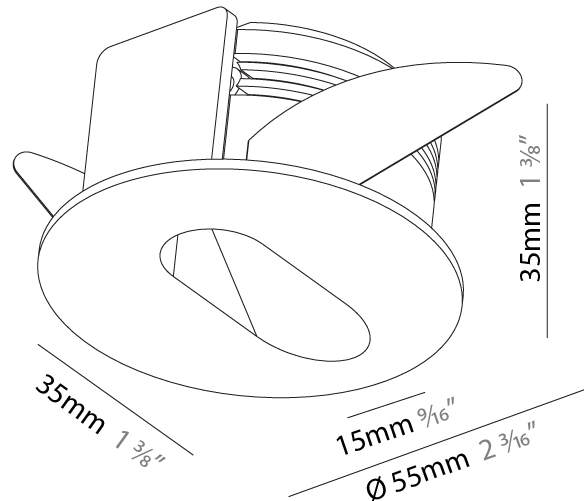

base number   Color   Finishes
Temperature   (Diamond)

1. To build a product code in our configurator select the specify button on the base model # product page
2. To build a manual product code on this datasheet choose from the options listed below in blue font and add the suffix to the base model #

GENERAL

Series: Delight
Subseries: Delight Lollipop Round Wide
Brand: Prolicht
Division: Architectural
Mounting Type: Recessed
Mounting Location: Wall
Subcategory: Step Light

PHYSICAL

Shape: Round
Diameter (mm): 55
Diameter (in): 2 3/16
Depth (mm): 35
Depth (in): 1 3/8
Min. Recessing Depth (mm): 40
Min. Recessing Depth (in): 1 9/16
Light Distribution: Asymmetric
Weight (kg): 0.11
Weight (lbs): 0.25
Fixture Finish: SSR / BKV / CWI / CRY / HAB / LAG / UFT / ITA / RUA / RUR / MIC / FTG / MYG / TWT / LOD / PUS / FRO / FUP / KIA / POP / BLS / SPG / MEY / GOH / GUM / CHC / COM / ABZ / JAG / OBR / MOS / ROR
Fixture Material: Aluminum

ELECTRICAL

Lamp Type: LED (Zhaga Standard)
Input Wattage (W): 2.2
Total Output Wattage (W): 2
Dimming: 0-10V Dimming / Phase Dimming (120Vac Only)
Driver Included: No
Driver Location: Remote
Driver Type: Constant Current - 120 / 277Vac
Input Voltage (V): 120 - 277
Constant Current (MA): 700

LED

Number of LEDs: 1
Color Temperature (°K): 2700 / 3000 / 4000
Max. Delivered Lumen (lm): 150 / 160 / 170
CRI: >90 CRI
Lamp Life (hrs): 50000

OPTICAL

RATINGS AND CERTIFICATIONS

Certified By: Certified for North American Standards
IP rating: IP20