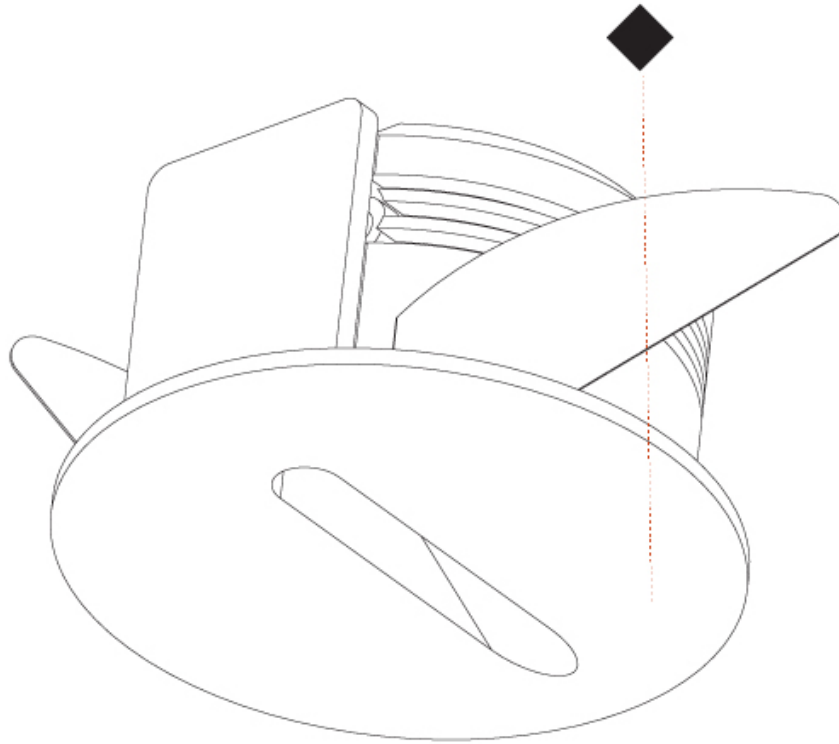

DELIGHT LOLLIPOP ROUND RECESSED

A35692-

PROJECT

TYPE

SPECIFIER

QUANTITY

DATE

A