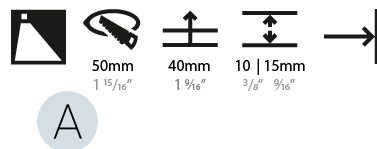

base number   Color   Finishes
Temperature   (Diamond)

1. To build a product code in our configurator select the specify button on the base model # product page
2. To build a manual product code on this datasheet choose from the options listed below in blue font and add the suffix to the base model #

GENERAL

Series: Delight
Subseries: Delight Lollipop Round Wide
Brand: Prolicht
Division: Architectural
Mounting Type: Recessed
Mounting Location: Wall
Subcategory: Step Light

PHYSICAL

Shape: Round
Diameter (mm): 55
Diameter (in): 2 3/16
Depth (mm): 35
Depth (in): 1 3/8
Min. Recessing Depth (mm): 40
Min. Recessing Depth (in): 1 9/16
Light Distribution: Asymmetric
Weight (kg): 0.11
Weight (lbs): 0.25
Fixture Finish: SSR / BKV / CWI / CRY / HAB / LAG / UFT / ITA / RUA / RUR / MIC / FTG / MYG / TWT / LOD / PUS / FRO / FUP / KIA / POP / BLS / SPG / MEY / GOH / GUM / CHC / COM / ABZ / JAG / OBR / MOS / ROR
Fixture Material: Aluminum

ELECTRICAL

Lamp Type: LED (Zhaga Standard)
Input Wattage (W): 2.2
Total Output Wattage (W): 2
Dimming: 0-10V Dimming / Phase Dimming (120Vac Only)
Driver Included: No
Driver Location: Remote
Driver Type: Constant Current - 120 / 277Vac
Input Voltage (V): 120 - 277
Constant Current (MA): 700

LED

Number of LEDs: 1
Color Temperature (°K): 2700 / 3000 / 4000
Max. Delivered Lumen (lm): 150 / 160 / 170
CRI: >90 CRI
Lamp Life (hrs): 50000

OPTICAL

RATINGS AND CERTIFICATIONS

Certified By: Certified for North American Standards
IP rating: IP20