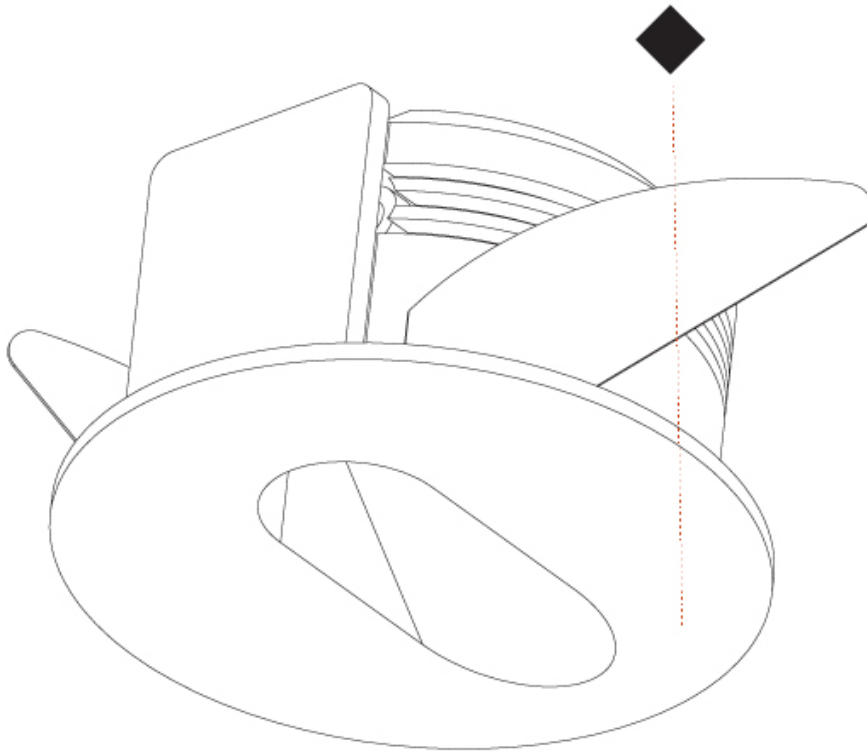

DELIGHT LOLLIPOP ROUND WIDE RECESSED

A35693-

PROJECT

TYPE

SPECIFIER

QUANTITY

DATE