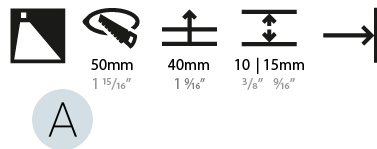

1. To build a product code in our configurator select the specify button on the base model # product page
2. To build a manual product code on this datasheet choose from the options listed below in blue font and add the suffix to the base model #

GENERAL

Series: Delight
Subseries: Delight Lollipop Square Wide
Brand: Prolicht
Division: Architectural
Mounting Type: Recessed
Mounting Location: Wall
Subcategory: Step Light

PHYSICAL

Shape: Square
Length (mm): 53
Length (in): 2 1/4
Height (mm): 53
Depth (mm): 35
Height (in): 2 1/4
Depth (in): 1 3/8
Min. Recessing Depth (mm): 40
Min. Recessing Depth (in): 1 9/16
Light Distribution: Asymmetric
Weight (kg): 0.11
Weight (lbs): 0.25
Fixture Finish: SSR / BKV / CWI / CRY / HAB / LAG / UFT / ITA / RUA / RUR / MIC / FTG / MYG / TWT / LOD / PUS / FRO / FUP / KIA / POP / BLS / SPG / MEY / GOH / GUM / CHC / COM / ABZ / JAG / OBR / MOS / ROR
Fixture Material: Aluminum

ELECTRICAL

Lamp Type: LED (Zhaga Standard)
Input Wattage (W): 2.2
Total Output Wattage (W): 2
Dimming: 0-10V Dimming / Phase Dimming (120Vac Only)
Driver Included: No
Driver Location: Remote
Driver Type: Constant Current - 120 / 277Vac
Input Voltage (V): 120 - 277
Constant Current (MA): 700

LED

Number of LEDs: 1
Color Temperature (°K): 2700 / 3000 / 4000
Max. Delivered Lumen (lm): 150 / 160 / 170
CRI: >90 CRI
Lamp Life (hrs): 50000

OPTICAL

RATINGS AND CERTIFICATIONS

Certified By: Certified for North American Standards
IP rating: IP20