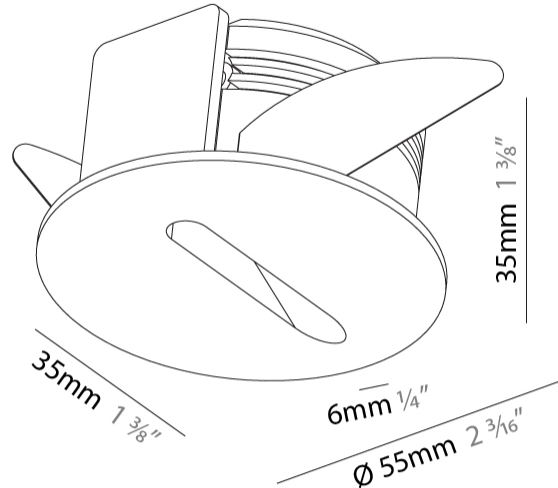

GENERAL

Series: Delight
Subseries: Delight Lollipop Round
Brand: Prolicht
Division: Architectural
Mounting Type: Recessed
Mounting Location: Wall
Subcategory: Step Light

PHYSICAL

Shape: Round
Diameter (mm): 55
Diameter (in): 2 ³/₁₆
Depth (mm): 35
Depth (in): 1 ³/₈
Ceiling Thickness (mm): 10 / 15
Min. Recessing Depth (mm): 40
Min. Recessing Depth (in): 1 ⁹/₁₆
Light Distribution: Asymmetric
Weight (kg): 0.11
Weight (lbs): 0.25
Fixture Finish: SSR / BKV / CWI / CRY / HAB / LAG / UFT / ITA / RUA / RUR / MIC / FTG / MYG / TWT / LOD / PUS / FRO / FUP / KIA / POP / BLS / SPG / MEY / GOH / GUM / CHC / COM / ABZ / JAG / OBR / MOS / ROR
Fixture Material: Aluminum
Cut-out Measurements: Ø50mm / 1 15/16"

ELECTRICAL

Lamp Type: LED (Zhaga Standard)
Input Wattage (W): 2.2
Total Output Wattage (W): 2
Dimming: 0-10V Dimming / Phase Dimming (120Vac Only)
Driver Included: No
Driver Location: Remote
Driver Type: Constant Current - 120 / 277Vac
Input Voltage (V): 120 - 277
Constant Current (MA): 700

LED

Number of LEDs: 1
Color Temperature (°K): 2700 / 3000 / 4000
Max. Delivered Lumen (lm): 80 / 80 / 90
CRI: >90 CRI
Lamp Life (hrs): 50000

OPTICAL

RATINGS AND CERTIFICATIONS

Certified By: Certified for North American Standards
IP rating: IP20