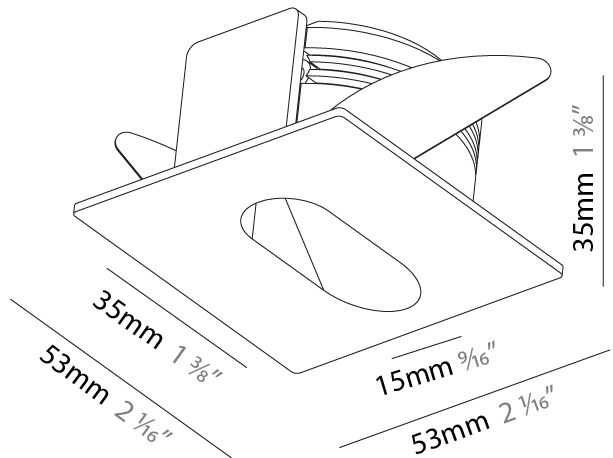

1. To build a product code in our configurator select the specify button on the base model # product page
2. To build a manual product code on this datasheet choose from the options listed below in blue font and add the suffix to the base model #

GENERAL

Series: Delight
Subseries: Delight Lollipop Square Wide
Brand: Prolicht
Division: Architectural
Mounting Type: Recessed
Mounting Location: Wall
Subcategory: Step Light

PHYSICAL

Shape: Square
Length (mm): 53
Length (in): 2 1/4
Height (mm): 53
Depth (mm): 35
Height (in): 2 1/4
Depth (in): 1 3/8
Min. Recessing Depth (mm): 40
Min. Recessing Depth (in): 1 9/16
Light Distribution: Asymmetric
Weight (kg): 0.11
Weight (lbs): 0.25
Fixture Finish: SSR / BKV / CWI / CRY / HAB / LAG / UFT / ITA / RUA / RUR / MIC / FTG / MYG / TWT / LOD / PUS / FRO / FUP / KIA / POP / BLS / SPG / MEY / GOH / GUM / CHC / COM / ABZ / JAG / OBR / MOS / ROR
Fixture Material: Aluminum

ELECTRICAL

Lamp Type: LED (Zhaga Standard)
Input Wattage (W): 2.2
Total Output Wattage (W): 2
Dimming: 0-10V Dimming / Phase Dimming (120Vac Only)
Driver Included: No
Driver Location: Remote
Driver Type: Constant Current - 120 / 277Vac
Input Voltage (V): 120 - 277
Constant Current (MA): 700

LED

Number of LEDs: 1
Color Temperature (°K): 2700 / 3000 / 4000
Max. Delivered Lumen (lm): 150 / 160 / 170
CRI: >90 CRI
Lamp Life (hrs): 50000

OPTICAL

RATINGS AND CERTIFICATIONS

Certified By: Certified for North American Standards
IP rating: IP20