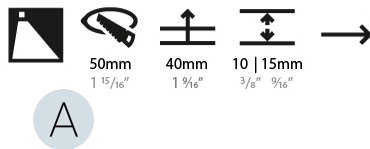

GENERAL

Series: Delight
Subseries: Delight Lollipop Round
Brand: Prolicht
Division: Architectural
Mounting Type: Recessed
Mounting Location: Wall
Subcategory: Step Light

PHYSICAL

Shape: Round
Diameter (mm): 55
Diameter (in): 2 ³/₁₆
Depth (mm): 35
Depth (in): 1 ³/₈
Ceiling Thickness (mm): 10 / 15
Min. Recessing Depth (mm): 40
Min. Recessing Depth (in): 1 ⁹/₁₆
Light Distribution: Asymmetric
Weight (kg): 0.11
Weight (lbs): 0.25
Fixture Finish: SSR / BKV / CWI / CRY / HAB / LAG / UFT / ITA / RUA / RUR / MIC / FTG / MYG / TWT / LOD / PUS / FRO / FUP / KIA / POP / BLS / SPG / MEY / GOH / GUM / CHC / COM / ABZ / JAG / OBR / MOS / ROR
Fixture Material: Aluminum
Cut-out Measurements: Ø50mm / 1 15/16"

ELECTRICAL

Lamp Type: LED (Zhaga Standard)
Input Wattage (W): 2.2
Total Output Wattage (W): 2
Dimming: 0-10V Dimming / Phase Dimming (120Vac Only)
Driver Included: No
Driver Location: Remote
Driver Type: Constant Current - 120 / 277Vac
Input Voltage (V): 120 - 277
Constant Current (MA): 700

LED

Number of LEDs: 1
Color Temperature (°K): 2700 / 3000 / 4000
Max. Delivered Lumen (lm): 80 / 80 / 90
CRI: >90 CRI
Lamp Life (hrs): 50000

OPTICAL

RATINGS AND CERTIFICATIONS

Certified By: Certified for North American Standards
IP rating: IP20