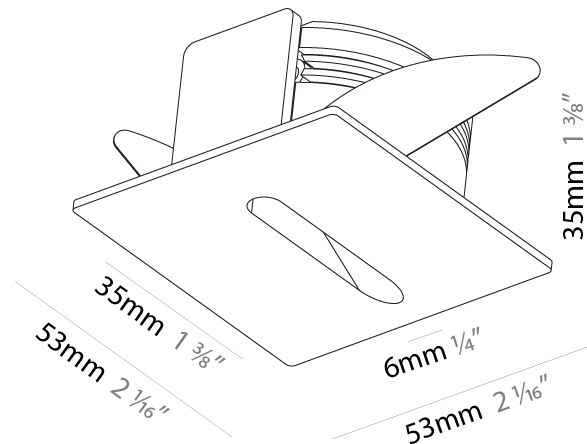

1. To build a product code in our configurator select the specify button on the base model # product page
2. To build a manual product code on this datasheet choose from the options listed below in blue font and add the suffix to the base model #

GENERAL

Series: Delight
Subseries: Delight Lollipop Square
Brand: Prolicht
Division: Architectural
Mounting Type: Recessed
Mounting Location: Wall
Subcategory: Step Light

PHYSICAL

Shape: Square
Length (mm): 53
Length (in): 2 1/16
Height (mm): 53
Depth (mm): 35
Height (in): 2 1/16
Depth (in): 1 3/8
Min. Recessing Depth (mm): 40
Min. Recessing Depth (in): 1 9/16
Light Distribution: Asymmetric
Weight (kg): 0.11
Weight (lbs): 0.25
Fixture Finish: SSR / BKV / CWI / CRY / HAB / LAG / UFT / ITA / RUA / RUR / MIC / FTG / MYG / TWT / LOD / PUS / FRO / FUP / KIA / POP / BLS / SPG / MEY / GOH / GUM / CHC / COM / ABZ / JAG / OBR / MOS / ROR
Fixture Material: Aluminum

ELECTRICAL

Lamp Type: LED (Zhaga Standard)
Input Wattage (W): 2.2
Total Output Wattage (W): 2
Dimming: 0-10V Dimming / Phase Dimming (120Vac Only)
Driver Included: No
Driver Location: Remote
Driver Type: Constant Current - 120 / 277Vac
Input Voltage (V): 120 - 277
Constant Current (MA): 700

LED

Number of LEDs: 1
Color Temperature (°K): 2700 / 3000 / 4000
Max. Delivered Lumen (lm): 80 / 80 / 90
Nominal Lumen (lm): 144
CRI: >90 CRI
Lamp Life (hrs): 50000

OPTICAL

RATINGS AND CERTIFICATIONS

Certified By: Certified for North American Standards
IP rating: IP20