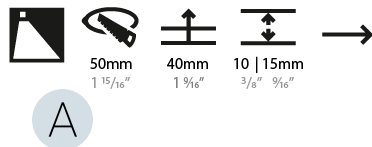

1. To build a product code in our configurator select the specify button on the base model # product page
2. To build a manual product code on this datasheet choose from the options listed below in blue font and add the suffix to the base model #

GENERAL

Series: Delight
Subseries: Delight Lollipop Square
Brand: Prolicht
Division: Architectural
Mounting Type: Recessed
Mounting Location: Wall
Subcategory: Step Light

PHYSICAL

Shape: Square
Length (mm): 53
Length (in): 2 1/16
Height (mm): 53
Depth (mm): 35
Height (in): 2 1/16
Depth (in): 1 3/8
Min. Recessing Depth (mm): 40
Min. Recessing Depth (in): 1 9/16
Light Distribution: Asymmetric
Weight (kg): 0.11
Weight (lbs): 0.25
Fixture Finish: SSR / BKV / CWI / CRY / HAB / LAG / UFT / ITA / RUA / RUR / MIC / FTG / MYG / TWT / LOD / PUS / FRO / FUP / KIA / POP / BLS / SPG / MEY / GOH / GUM / CHC / COM / ABZ / JAG / OBR / MOS / ROR
Fixture Material: Aluminum

ELECTRICAL

Lamp Type: LED (Zhaga Standard)
Input Wattage (W): 2.2
Total Output Wattage (W): 2
Dimming: 0-10V Dimming / Phase Dimming (120Vac Only)
Driver Included: No
Driver Location: Remote
Driver Type: Constant Current - 120 / 277Vac
Input Voltage (V): 120 - 277
Constant Current (MA): 700

LED

Number of LEDs: 1
Color Temperature (°K): 2700 / 3000 / 4000
Max. Delivered Lumen (lm): 80 / 80 / 90
Nominal Lumen (lm): 144
CRI: >90 CRI
Lamp Life (hrs): 50000

OPTICAL

RATINGS AND CERTIFICATIONS

Certified By: Certified for North American Standards
IP rating: IP20